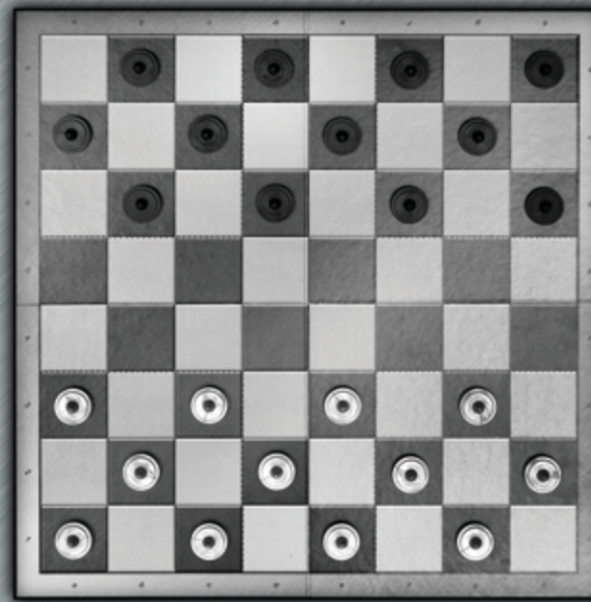

CHECKERS

Variations Of This Classic Date Back To Ancient Times