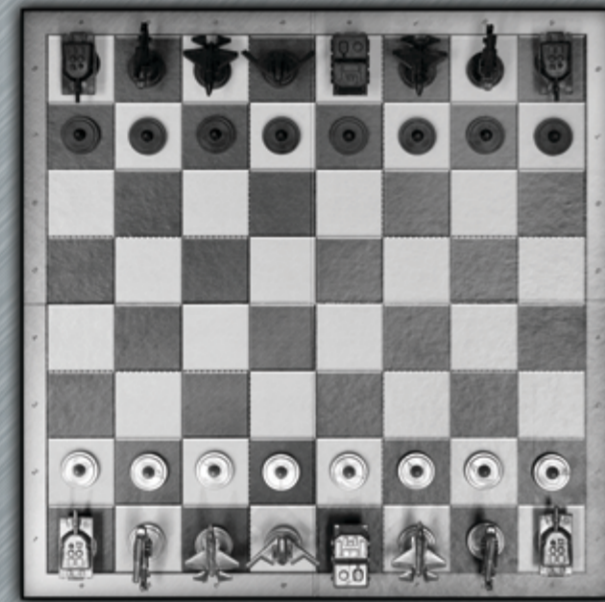

★ Playing Pieces
And Platform Bases ★
Can Be Painted
To Add Color

The 30 Playing Pieces
Are Military Toys
And Are Designed For
Play With Or Without
This Board Game

- First -
Alternate Games Available For Play With Included Contents:

CHESS & CHECKERS

Plus Tic-Tac-Toe

This 9 Square Game Can Be Played On Any One Of The Four 3 Square By 3 Square Corners Of The Dark And Light Colored Board.
And The Triangle Puzzle Game

This 1 Player Game Can Be Played Either On The Top 15 Or Bottom 15 Squares Of The Multicolored Board.

Object Of The Game: To Capture And Remove From The Game All But 1 Of The 14 Markers Placed On The Game Board.
Board Set Up: The 14 Markers Of The Game Are Arbitrarily Placed On Any 14 Of The 15 Squares In This 15 Square Game.
Game Play: Each Time A Marker Is Jumped, By Another Marker Moving Along A Straight Path To An Unoccupied Square, Remove It.

CHESS

The King Of All Games

Includes 30 Stackable Spinning Tops
(Platform Bases Shown To The Right
And On Sides Of Box Are Actual Size)

More Games Available For Play:

The 30 Platform Bases
Are Stackable Spinning Tops
And Are Designed For
Multiple Family Fun Games