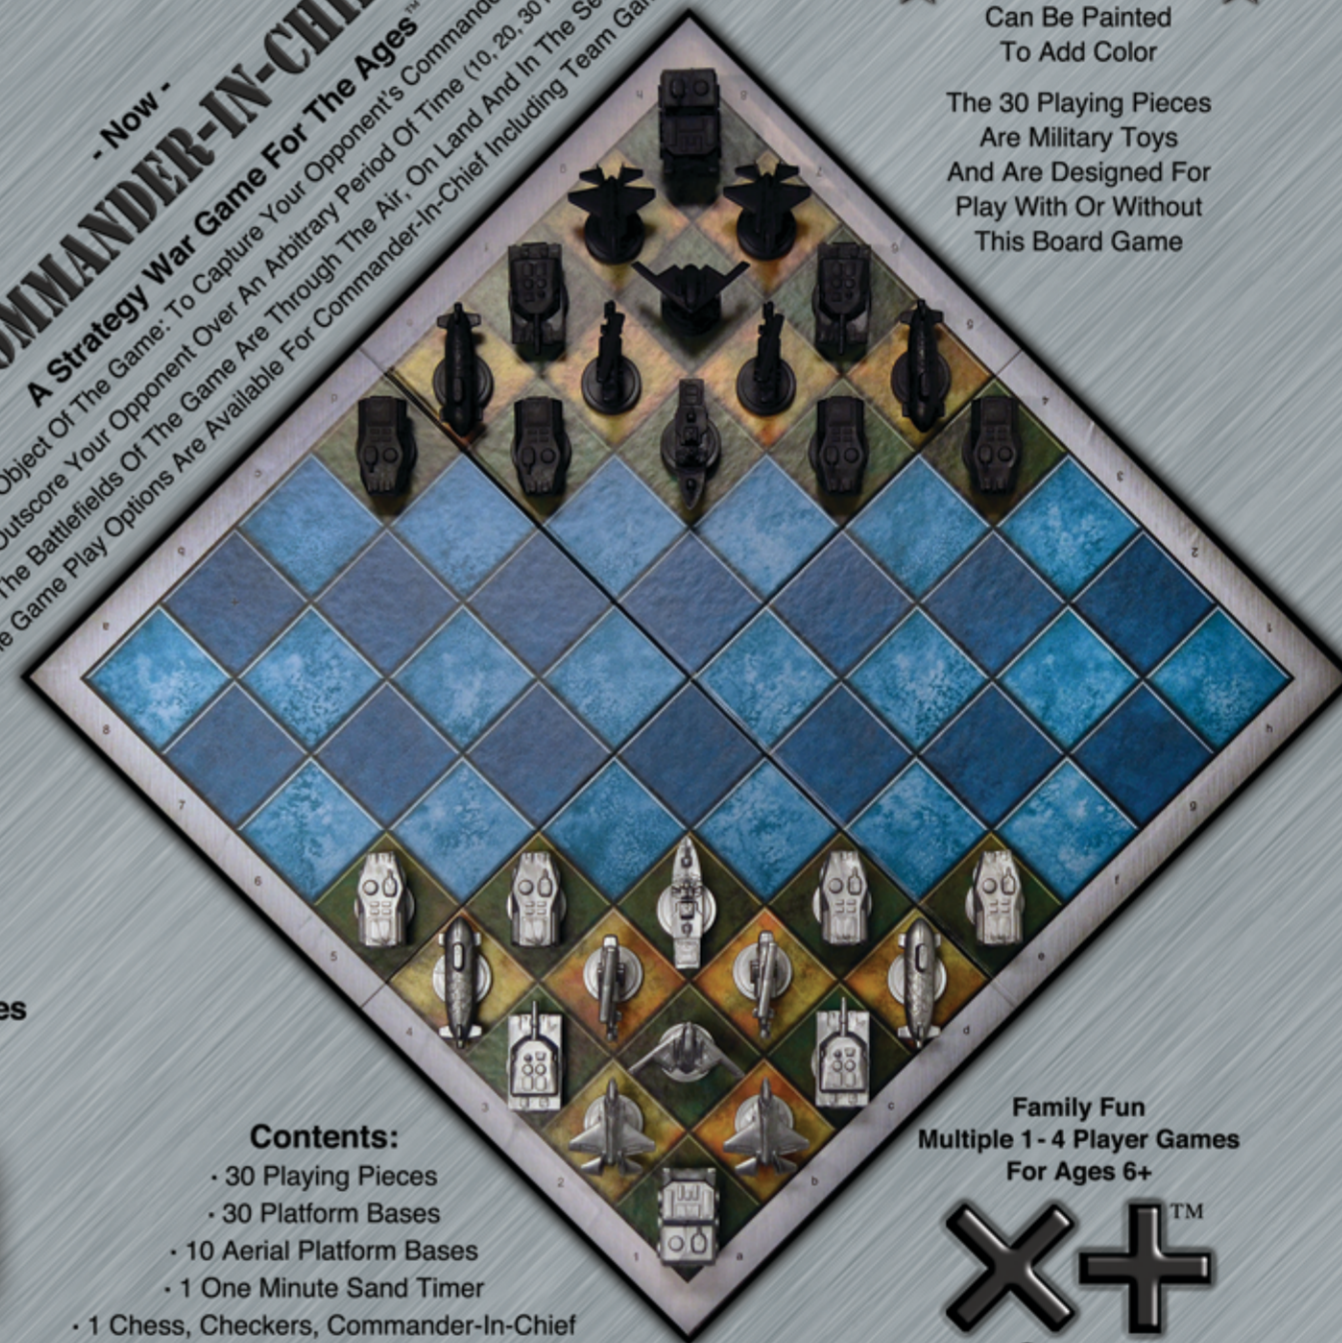

Contents:

- 30 Playing Pieces
- 30 Platform Bases
- 10 Aerial Platform Bases
- 1 One Minute Sand Timer
- 1 Chess, Checkers, Commander-In-Chief Double Sided Game Board With 2 1/4" x 2 1/4" Squares
- 1 Commander-In-Chief Game Rules
- 2 Commander-In-Chief Quick Start Guides

Family Fun
Multiple 1-4 Player Games
For Ages 6+

©2008

X Plus Products, Inc.
Reg. US Pat. & TM Office. All Rights Reserved.
For Replacement Parts And Additional Orders,
For New Products And Offers
Or For Questions And Comments
Visit www.XPlusProducts.com

CLASSIC GAMES
**CHESS, CHECKERS,
COMMANDER-IN-CHIEF.COM**

CLASSIC GAMES
**CHESS, CHECKERS,
COMMANDER-IN-CHIEF.COM**

Includes:
30 Military Toys,
30 Stackable Spinning Tops / Triangle Puzzle Game Markers,
10 Tic-Tac-Toe Markers

**CLASSIC GAMES
COMMANDER-IN-CHIEF.COM
CHESS, CHECKERS,**